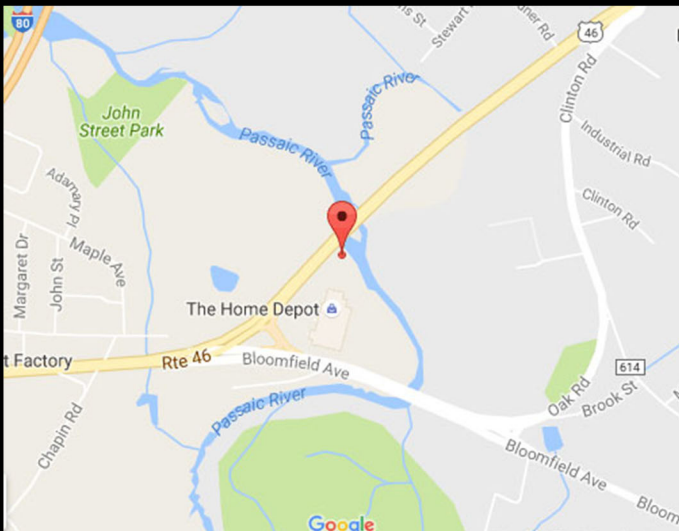

prismmedia

P-101 Route 46 West, Pine Brook F/E

This fantastic 14' x 48' illuminated bulletin faces westbound Route 46 traffic heading to Route 80, Route 287 and the towns of Montville and Parsippany.

Illuminated Bulletin:

Size: 14' x 48' | DEC: TBD | Latitude: 40.861815 | Longitude: -74.321356