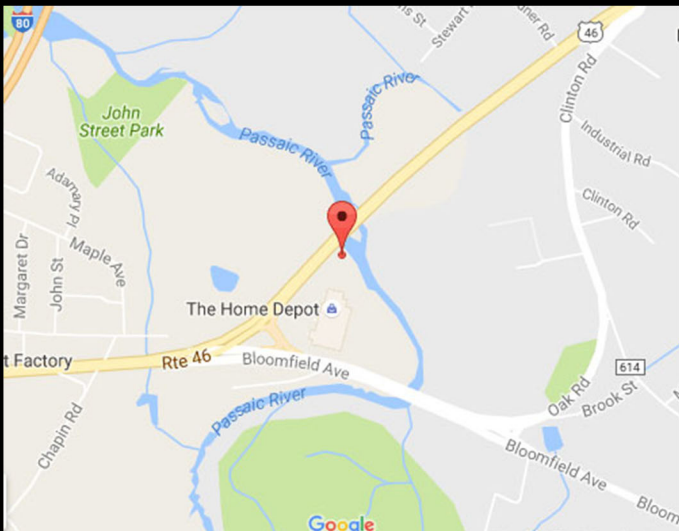

# prismmedia

P-102 Route 46 East, Pine Brook F/W

This outstanding illuminated 14' x 48' bulletin faces East bound Route 46 traffic heading towards Route 3 and NYC.

## Illuminated Bulletin:

Size: 14' x 48' | DEC: TBD | Latitude: 40.861815 | Longitude: -74.321356